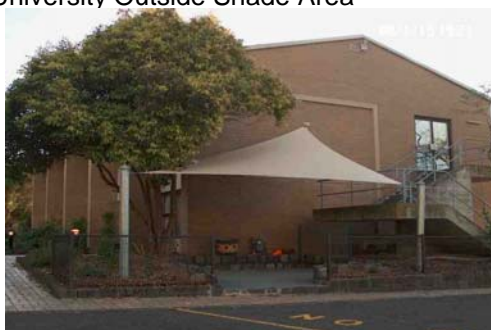

# Commercial Sail Shades

---

Caulfield Races Shade Sails

School Garden Shade Sail

Two Pole Shade Sail Over Kinder

Dining Areas Shade Sail

Scotch College Bus Waiting Area

Monash University Terrace Shade Sail

# School Sail Shades

---

Shades we have completed for playgrounds, schools and colleges

Play Area With Center Pole

Large Playground Area 17\*9

As Above

University Outside Shade Area

As Above