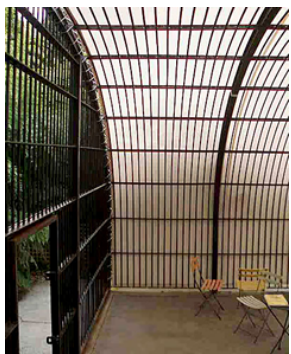

Screens, Walls, Partition Photos

Mulders Shade Sails Factory And Showroom
825 Dandenong Road, Malvern East , Melbourne, Victoria , Australia, 3145
Tel: +61 3 9571 7544, Fax: +61 3 9571 7344
email: mulders@mulders.com.au
www.mulders.com.au